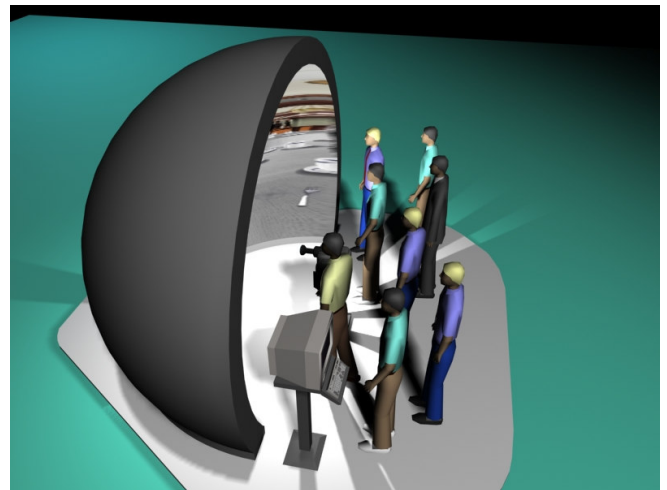

Bringing imagery to life

ImmersaDome - Deployable

Suitable for public display use, the ImmersaDome provides outstanding immersive viewing with a bright clear display and 180° horizontal x 135° vertical field of view.

The ImmersaDome - Deployable is a free-standing, fully-inflatable dome designed for use at trade shows, exhibitions, flight and driver simulation and group training.

Product Features

- Unrivalled 3D immersive visual environment
- Available in 2.0, 3.0, 4.0 & 5.0 metre domes
- 180° horizontal x 135° vertical distortion free projection
- Easy to set-up, an ideal solution for use in public areas
- Can be used up to 20 people depending on dome size
- Multiple control options including; mouse, keyboard, joystick, tracker-ball or the latest haptic technology which allows the user to 'feel' their virtual surroundings

Technical Specification

- Projection system: IDUK SX6 , DARKCHIP DMD
- Omifocus™ lens with 180° horizontal x 135° vertical projection
- Native resolution: 1400 x 1050
- Brightness Mode 6500 ANSI Lumens contrast 1500:1
- Operating temperature: 5°c to 35°c (41°F to 95°F)