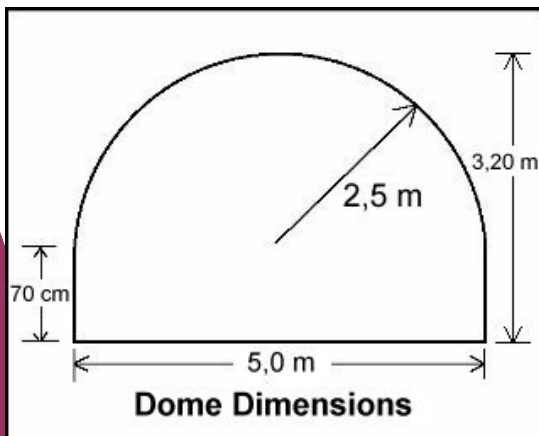

## Technical Specification

- Projection System: IDUK X2, 3 chip LCD
- *Omnifocus™ lens with 180° Horizontal x 135° Vertical projection*
- Native Resolution: 1024 x 768; Refresh Rate: 72Hz
- Lamp Type: 170W UHE; Life: 2000h
- Brightness Mode 2500 ANSI lumens Contrast 400:1
- Operating Temperature 5°C to 35°C (41°F to 95°F)
- Voltage 100 - 240V ±10%, 50/60Hz AC